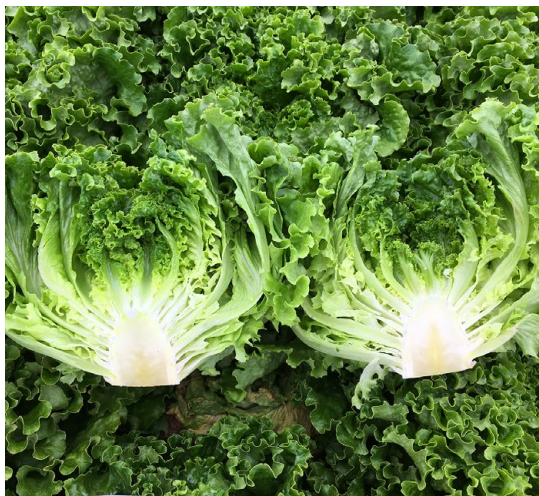

Pinnacle
seed

genetics for a positive change

PinnacleSeed.com

U.S. Patent: Pending